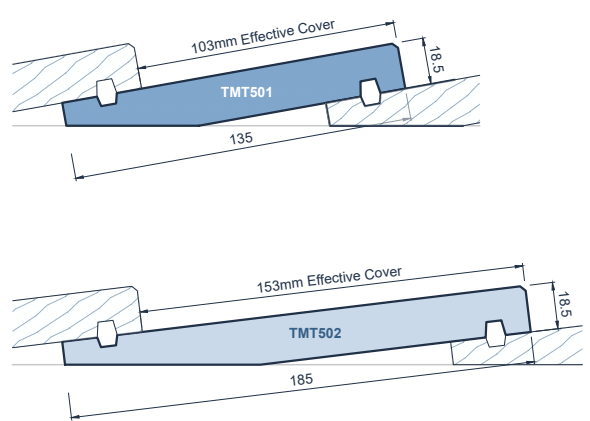

Bevel Back Weatherboard Traditional Bevel Back