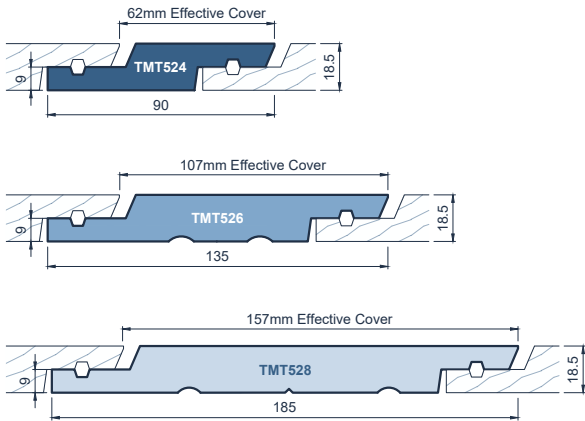

Horizontal Weatherboards

Rusticated Weatherboard Double Splay Rustic - 6mm Channel