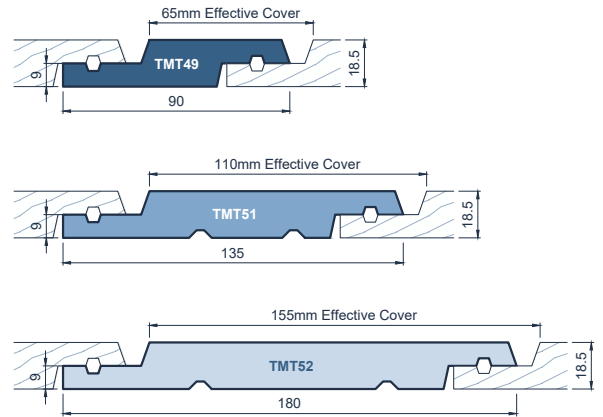

Vertical Shiplap Weatherboards Bevelled Edges & 6mm Neg Channel