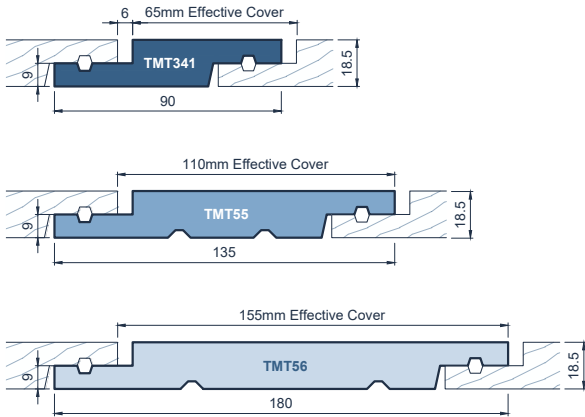

### Vertical Shiplap Weatherboards Square Edges & 6mm Neg Channel