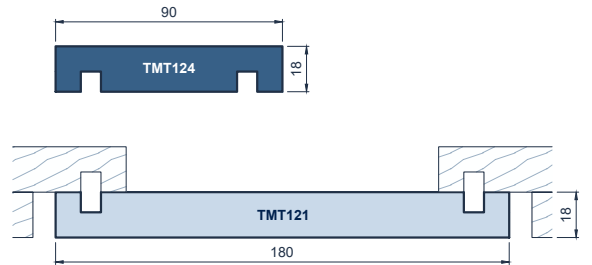

JSC TMT WEATHERBOARD PROFILES

Vertical Weatherboards

Vertical Shiplap Weatherboards Square Edges & 6mm Neg Channel

Vertical Shiplap Weatherboards Bevelled Edges & 6mm Neg Channel

Board & Batten Weatherboards

Horizontal Weatherboards

Rusticated Weatherboard Double Splay Rustic - 6mm Channel

Bevel Back Weatherboard Traditional Bevel Back

External Moulding

Fascia

Eaves Mould

Scriber

Corner Moulding