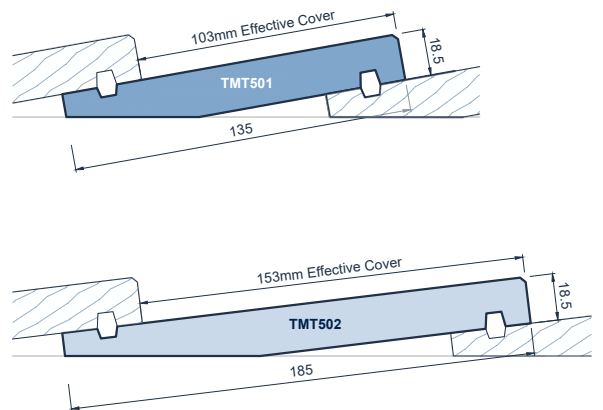

JSC TMT WEATHERBOARD PROFILES

Vertical Weatherboards

Vertical Shiplap Weatherboards Square Edges & 6mm Neg Channel

Vertical Shiplap Weatherboards Bevelled Edges & 6mm Neg Channel

Board & Batten Weatherboards

Horizontal Weatherboards

Rusticated Weatherboard Double Splay Rustic - 6mm Channel

Bevel Back Weatherboard Traditional Bevel Back

External Moulding

Fascia

Eaves Mould

Scriber

Corner Moulding