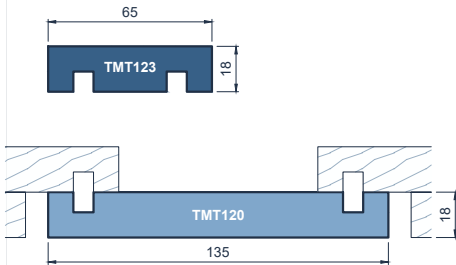

JSC TMT WEATHERBOARD PROFILES

Vertical Weatherboards

Vertical Shiplap Weatherboards Square Edges & 6mm Neg Channel

Vertical Shiplap Weatherboards Bevelled Edges & 6mm Neg Channel

Board & Batten Weatherboards

Horizontal Weatherboards

Rusticated Weatherboard Double Splay Rustic - 6mm Channel

Bevel Back Weatherboard Traditional Bevel Back

External Moulding

Fascia

Eaves Mould

Scriber

Corner Moulding