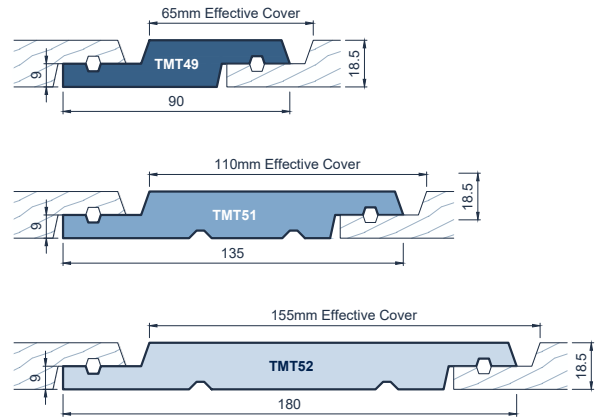

JSC TMT WEATHERBOARD PROFILES

Vertical Weatherboards

Vertical Shiplap Weatherboards Square Edges & 6mm Neg Channel

Vertical Shiplap Weatherboards Bevelled Edges & 6mm Neg Channel

Board & Batten Weatherboards

Horizontal Weatherboards

Rusticated Weatherboard Double Splay Rustic - 6mm Channel

Bevel Back Weatherboard Traditional Bevel Back

External Moulding

Fascia

Eaves Mould

Scriber

Corner Moulding