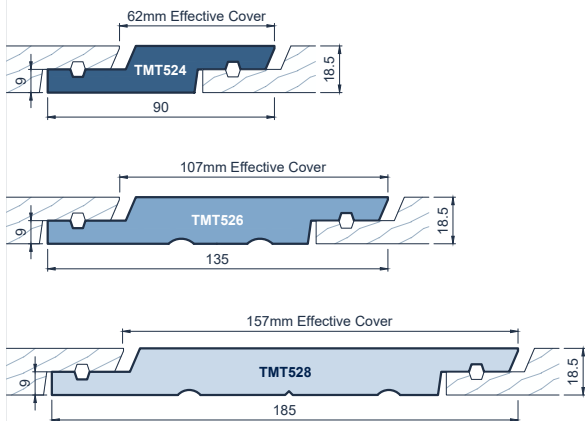

JSC TMT WEATHERBOARD PROFILES

Vertical Weatherboards

Vertical Shiplap Weatherboards Square Edges & 6mm Neg Channel

Vertical Shiplap Weatherboards Bevelled Edges & 6mm Neg Channel

Board & Batten Weatherboards

Horizontal Weatherboards

Rusticated Weatherboard Double Splay Rustic - 6mm Channel

Bevel Back Weatherboard Traditional Bevel Back

External Moulding

Fascia

Eaves Mould

Scriber

Corner Moulding