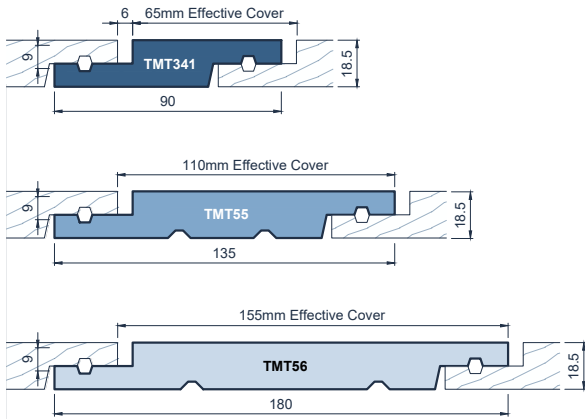

JSC TMT WEATHERBOARD PROFILES

Vertical Weatherboards

Vertical Shiplap Weatherboards Square Edges & 6mm Neg Channel

Vertical Shiplap Weatherboards Bevelled Edges & 6mm Neg Channel

Board & Batten Weatherboards

Horizontal Weatherboards

Rusticated Weatherboard Double Splay Rustic - 6mm Channel

Bevel Back Weatherboard Traditional Bevel Back

External Moulding

Fascia

Eaves Mould

Scriber

Corner Moulding