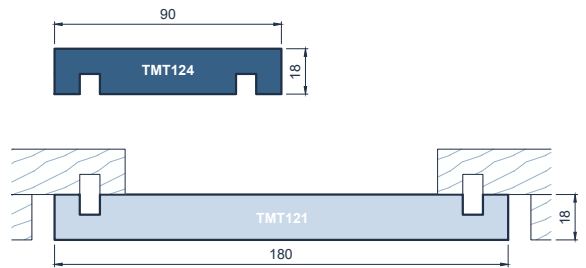

JSC TMT WEATHERBOARD PROFILES

Vertical Weatherboards

Vertical Shiplap Weatherboards Square Edges & 6mm Neg Channel

Vertical Shiplap Weatherboards Bevelled Edges & 6mm Neg Channel

Board & Batten Weatherboards

Horizontal Weatherboards

Rusticated Weatherboard Double Splay Rustic - 6mm Channel

Bevel Back Weatherboard Traditional Bevel Back

External Moulding

Fascia

Eaves Mould

Scriber

Corner Moulding