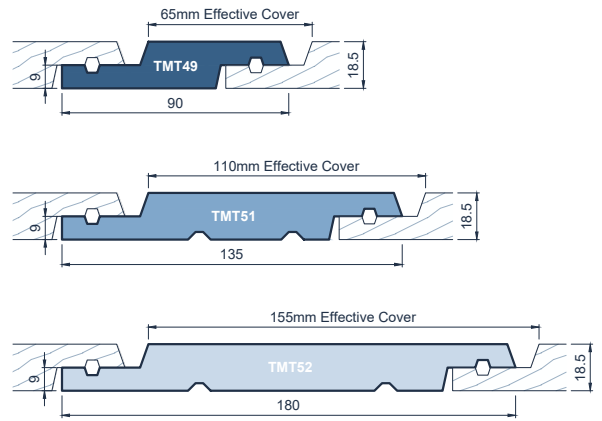

JSC TMT WEATHERBOARD PROFILES

Vertical Weatherboards

Vertical Shiplap Weatherboards Square Edges & 6mm Neg Channel

Vertical Shiplap Weatherboards Bevelled Edges & 6mm Neg Channel

Board & Batten Weatherboards

Horizontal Weatherboards

Rusticated Weatherboard Double Splay Rustic - 6mm Channel

Bevel Back Weatherboard Traditional Bevel Back

External Moulding

Fascia

Eaves Mould

Scriber

Corner Moulding