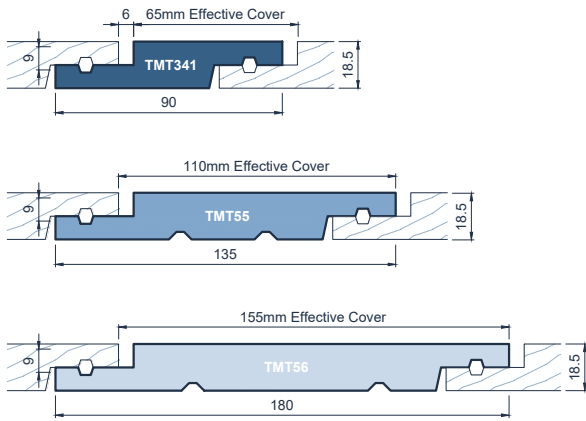

JSC TMT WEATHERBOARD PROFILES

Vertical Weatherboards

Vertical Shiplap Weatherboards Square Edges & 6mm Neg Channel

Vertical Shiplap Weatherboards Bevelled Edges & 6mm Neg Channel

Board & Batten Weatherboards

Horizontal Weatherboards

Rusticated Weatherboard Double Splay Rustic - 6mm Channel

Bevel Back Weatherboard Traditional Bevel Back

External Moulding

Fascia

Eaves Mould

Scriber

Corner Moulding