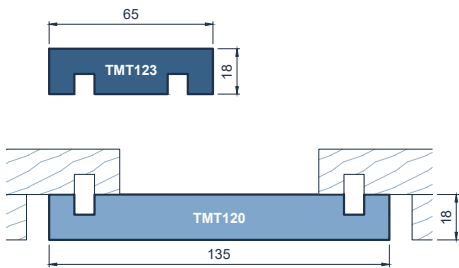

JSC TMT WEATHERBOARD PROFILES

Vertical Weatherboards

Vertical Shiplap Weatherboards Square Edges & 6mm Neg Channel

Vertical Shiplap Weatherboards Bevelled Edges & 6mm Neg Channel

Board & Batten Weatherboards

Horizontal Weatherboards

Rusticated Weatherboard Double Splay Rustic - 6mm Channel

Bevel Back Weatherboard Traditional Bevel Back

External Moulding

Fascia

Eaves Mould

Scriber

Corner Moulding