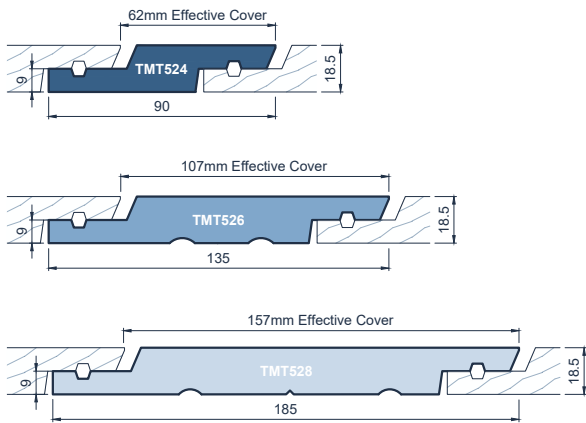

JSC TMT WEATHERBOARD PROFILES

Vertical Weatherboards

Vertical Shiplap Weatherboards Square Edges & 6mm Neg Channel

Vertical Shiplap Weatherboards Bevelled Edges & 6mm Neg Channel

Board & Batten Weatherboards

Horizontal Weatherboards

Rusticated Weatherboard Double Splay Rustic - 6mm Channel

Bevel Back Weatherboard Traditional Bevel Back

External Moulding

Fascia

Eaves Mould

Scriber

Corner Moulding