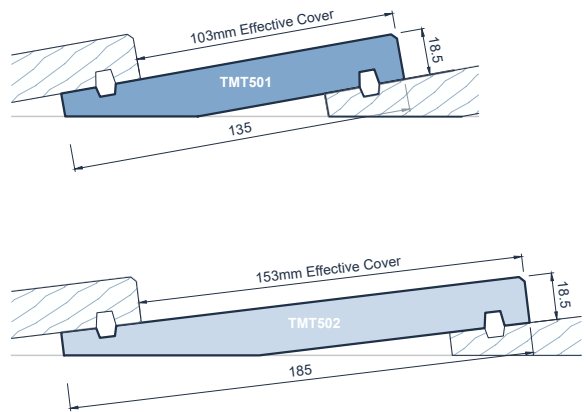

JSC TMT WEATHERBOARD PROFILES

Vertical Weatherboards

Vertical Shiplap Weatherboards Square Edges & 6mm Neg Channel

Vertical Shiplap Weatherboards Bevelled Edges & 6mm Neg Channel

Board & Batten Weatherboards

Horizontal Weatherboards

Rusticated Weatherboard Double Splay Rustic - 6mm Channel

Bevel Back Weatherboard Traditional Bevel Back

External Moulding

Fascia

Eaves Mould

Scriber

Corner Moulding