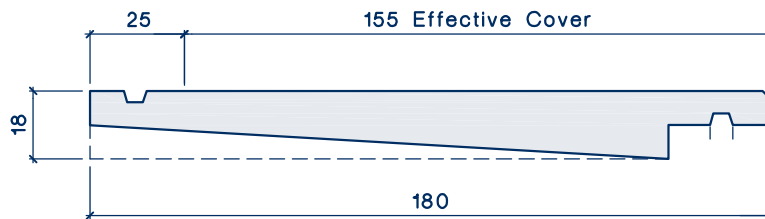

J65 Splaycut Weatherboards - 110mm Cover

J66 Splaycut Weatherboards - 155mm Cover

Weatherboards

Splaycut Weatherboard and Architectural Profile

Note: Details may be subject to change without notification

102 Main Road, Kumeu, Auckland, New Zealand
 PO Box 285 Kumeu, Auckland 0841, New Zealand
 T. 09 412-7722 F. 09 412-7723